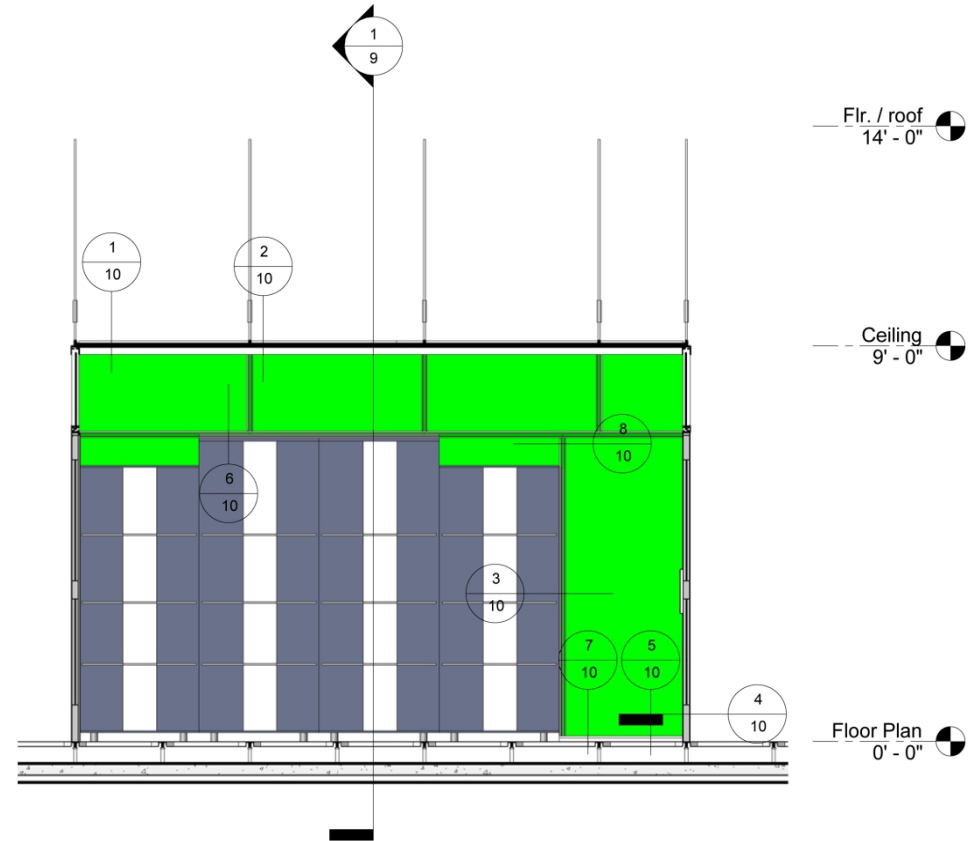

WEBB CORE, INC.  
DATA CENTER COLD AISLE  
CONTAINMENT SYSTEM

① Section 1  
3/8" = 1'-0"

② Section 2  
3/8" = 1'-0"