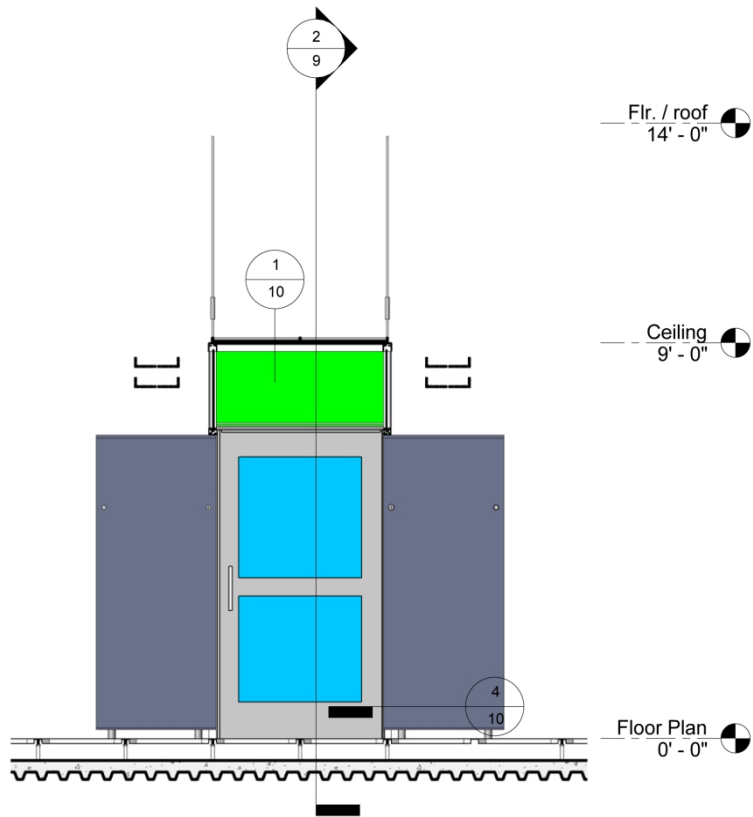

WEBB CORE, INC.  
DATA CENTER COLD AISLE  
CONTAINMENT SYSTEM

① Section 1  
3/8" = 1'-0"

② Section 2  
3/8" = 1'-0"