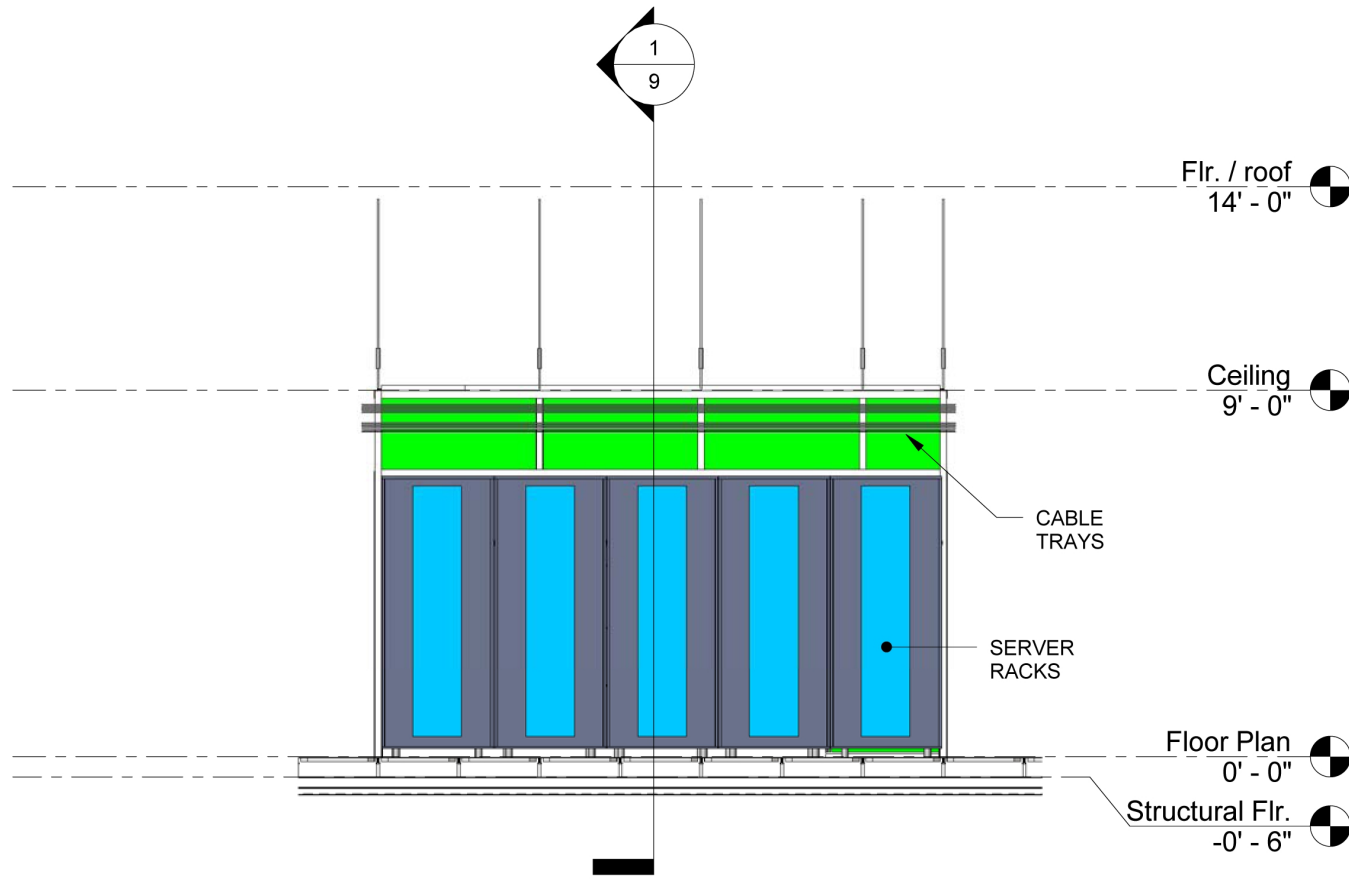

FRONT ELEVATION

FEATURED PRODUCT

WEBB CORE, INC. DATA CENTER COLD AISLE CONTAINMENT SYSTEM

① Front
1/4" = 1'-0"

PH: 800-697-8062
FX: 503-981-2177
PORTLAND, OR
WEBBCORE.COM

THE DESIGN AND CONCEPTS REPRESENTED BY THIS PRINT AND ACCOMPANYING DOCUMENTS ARE THE SOLE PROPERTY OF WEBB CORE, INC. AND MAY NOT BE USED, COPIED, OR REPRODUCED WITHOUT PRIOR WRITTEN CONSENT OF SAID OFFICE.