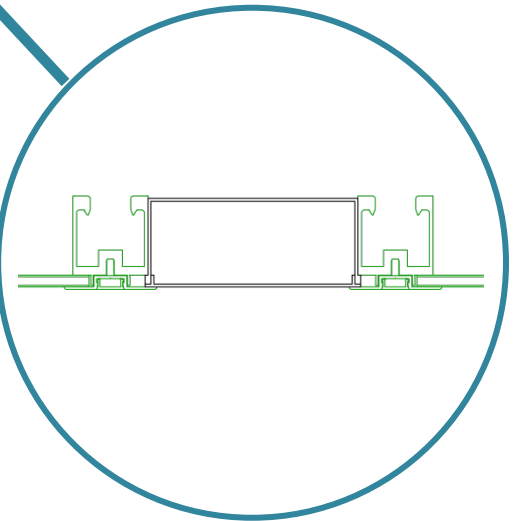

## RACEWAY WITH COVER RC-20-SA

- Aluminum Raceway with Cover
- Easily accessible for routine maintenance
- Raceway and Cover maintain a clean appearance
- Position wall outlets at any height

RACEWAY WITH COVER  
SHOWN SHOWN WITH  
GORDON, INC. SCREW  
SLOT CEILING GRID

## RACEWAY WITH COVER RC-20-SA

- Aluminum Raceway with Cover
- Easily accessible for routine maintenance
- Raceway and Cover maintain a clean appearance
- Position wall outlets at any height

RACEWAY WITH COVER  
SHOWN SHOWN WITH  
OUR SINGLE WALL  
SYSTEM