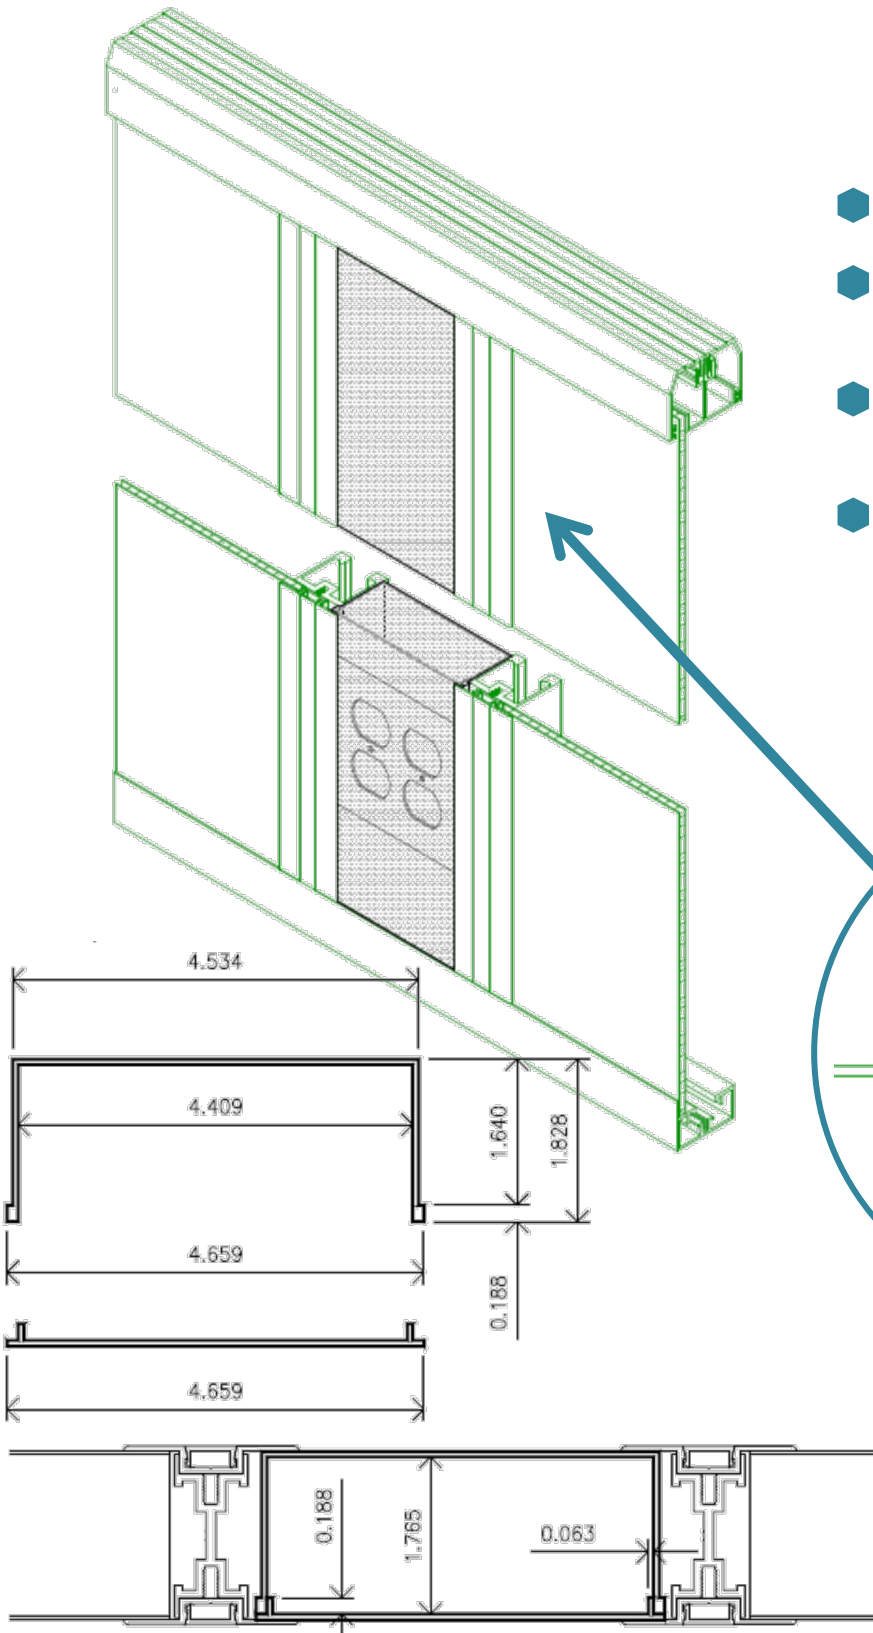

## RACEWAY WITH COVER RC-20-SA

- Aluminum Raceway with Cover
- Easily accessible for routine maintenance
- Raceway and Cover maintain a clean appearance
- Position wall outlets at any height

RACEWAY WITH COVER  
SHOWN SHOWN WITH  
GORDON, INC. SCREW  
SLOT CEILING GRID

## RACEWAY WITH COVER RC-20-SA

- Aluminum Raceway with Cover
- Easily accessible for routine maintenance
- Raceway and Cover maintain a clean appearance
- Position wall outlets at any height

RACEWAY WITH COVER  
SHOWN SHOWN WITH  
OUR SINGLE WALL  
SYSTEM

RACEWAY WITH COVER  
SHOWN WITH OUR  
DOUBLE WALL SYSTEM