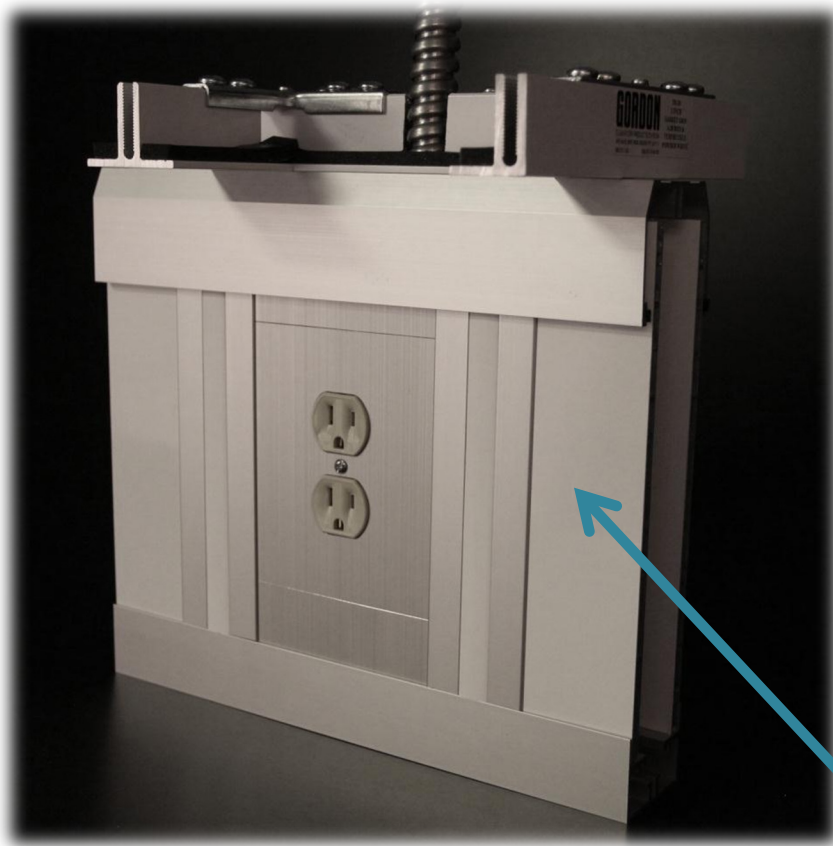

## RACEWAY WITH COVER RC-20-SA

- Aluminum Raceway with Cover
- Easily accessible for routine maintenance
- Raceway and Cover maintain a clean appearance
- Position wall outlets at any height

RACEWAY WITH COVER  
SHOWN SHOWN WITH  
GORDON, INC. SCREW  
SLOT CEILING GRID

## RACEWAY WITH COVER RC-20-SA

- Aluminum Raceway with Cover
- Easily accessible for routine maintenance
- Raceway and Cover maintain a clean appearance
- Position wall outlets at any height

RACEWAY WITH COVER  
SHOWN SHOWN WITH  
OUR SINGLE WALL  
SYSTEM