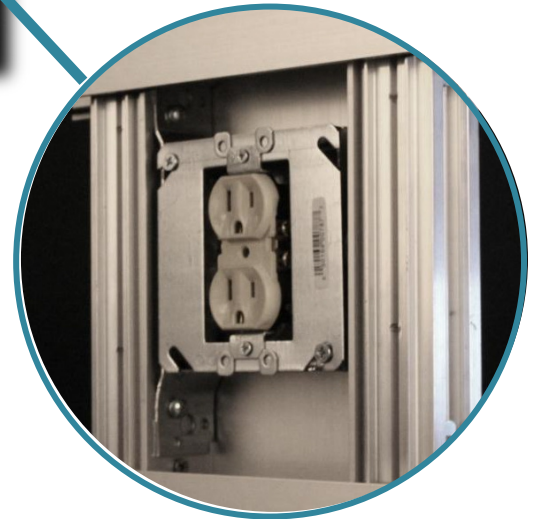

## RACEWAY WITH COVER RC-20-SA

- Aluminum Raceway with Cover
- Easily accessible for routine maintenance
- Raceway and Cover maintain a clean appearance
- Position wall outlets at any height

RACEWAY WITH COVER  
SHOWN SHOWN WITH  
GORDON, INC. SCREW  
SLOT CEILING GRID

## RACEWAY WITH COVER RC-20-SA

- Aluminum Raceway with Cover
- Easily accessible for routine maintenance
- Raceway and Cover maintain a clean appearance
- Position wall outlets at any height

RACEWAY WITH COVER  
SHOWN SHOWN WITH  
OUR SINGLE WALL  
SYSTEM