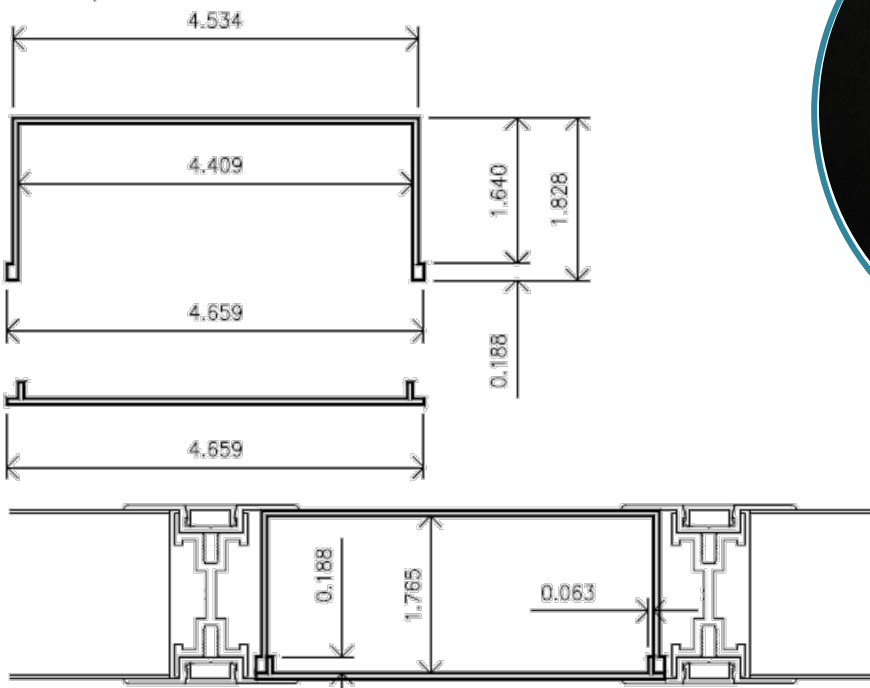

## RACEWAY WITH COVER RC-20-SA

- Aluminum Raceway with Cover
- Easily accessible for routine maintenance
- Raceway and Cover maintain a clean appearance
- Position wall outlets at any height

RACEWAY WITH COVER  
SHOWN SHOWN WITH  
GORDON, INC. SCREW  
SLOT CEILING GRID

## RACEWAY WITH COVER RC-20-SA

- Aluminum Raceway with Cover
- Easily accessible for routine maintenance
- Raceway and Cover maintain a clean appearance
- Position wall outlets at any height

RACEWAY WITH COVER  
SHOWN SHOWN WITH  
OUR SINGLE WALL  
SYSTEM