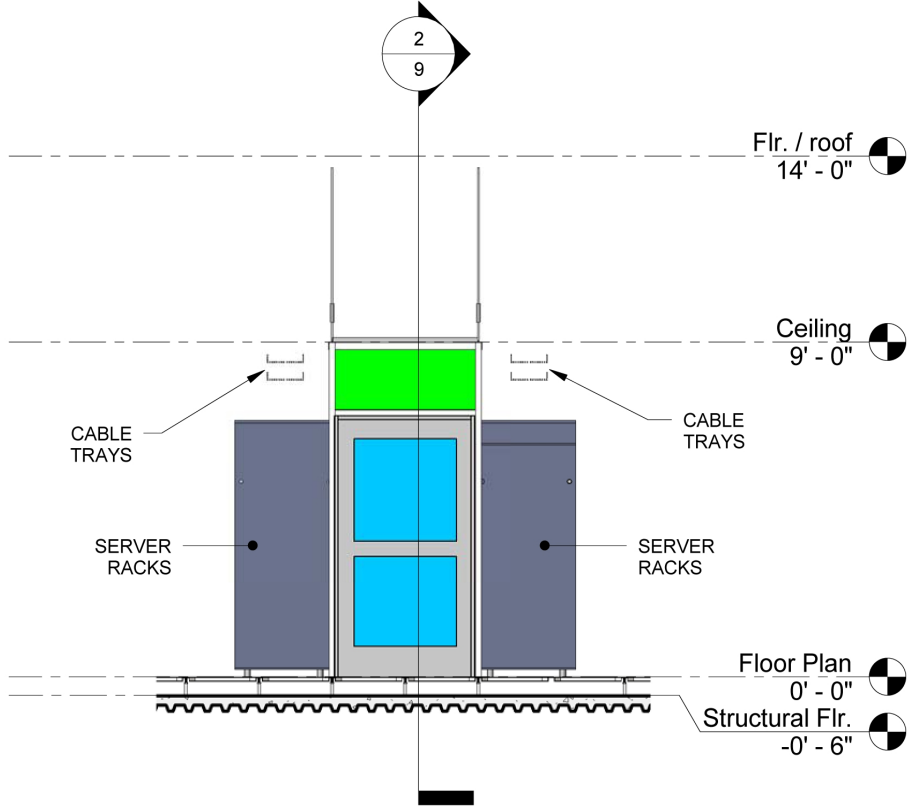

WEBB CORE, INC.
DATA CENTER COLD AISLE
CONTAINMENT SYSTEM

① Left
1/4" = 1'-0"

PH: 800-697-8062
 FX: 503-981-2177
 PORTLAND, OR
WEBBCORE.COM

THE DESIGN AND CONCEPTS REPRESENTED BY THIS PRINT AND ACCOMPANYING DOCUMENTS ARE THE SOLE PROPERTY OF WEBB CORE, INC. AND MAY NOT BE USED, COPIED, OR REPRODUCED WITHOUT PRIOR WRITTEN CONSENT OF SAID OFFICE.